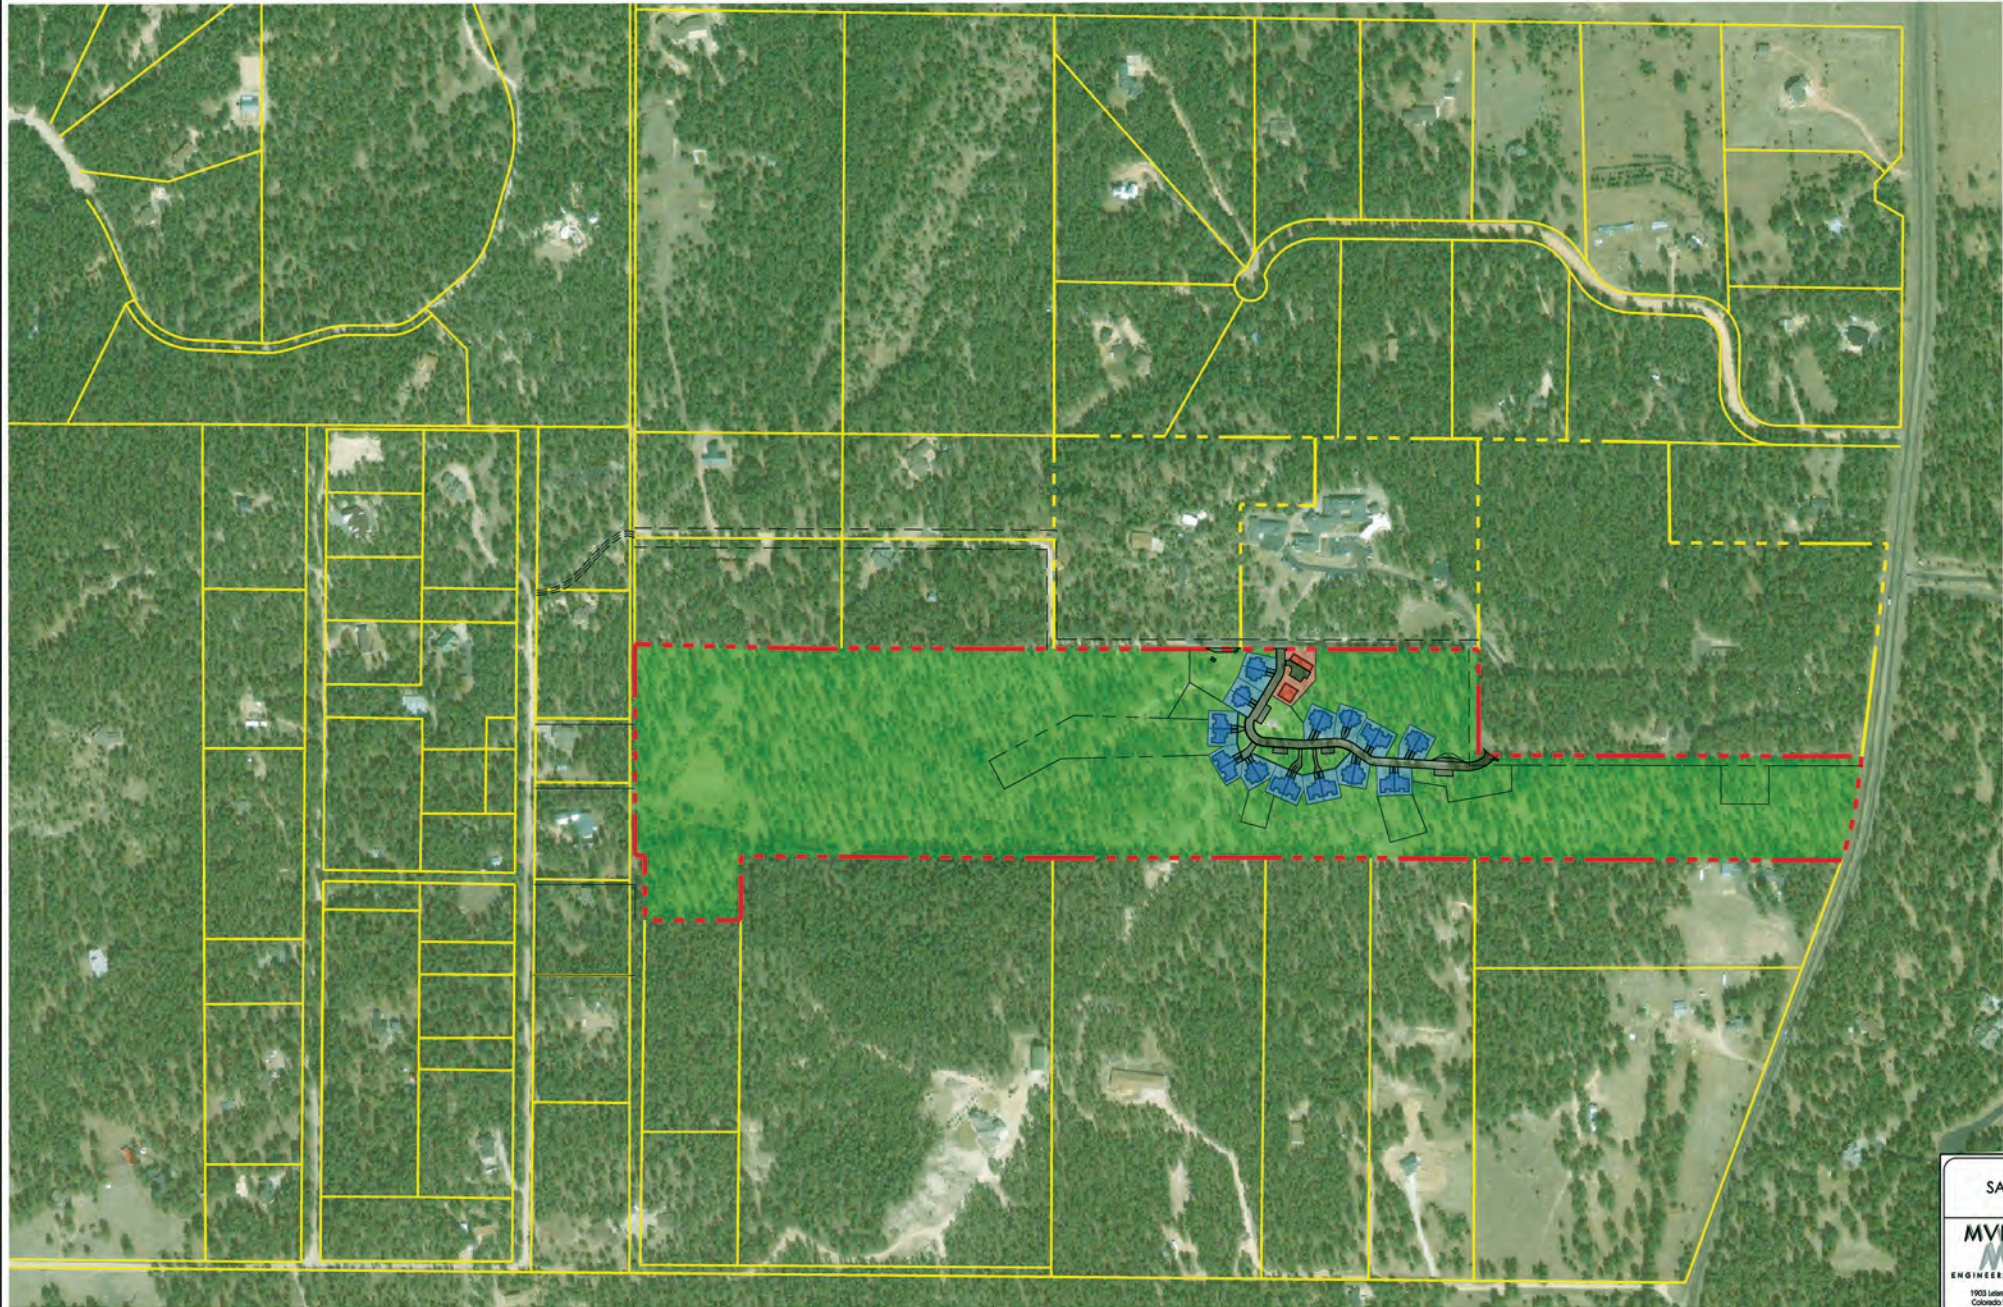

SANCTUARY OF PEACE RESIDENTIAL COMMUNITY

EL PASO COUNTY, COLORADO

BENET HILL
MONASTERY

BENET LANE

RESIDENTIAL
COMMUNITY

- LEGEND
-  PRIVATE ROAD
 -  OPEN SPACE
 -  COMMON HOUSE
 -  COMMON LOT
 -  RESIDENTIAL HOUSE
 -  RESIDENTIAL LOTS
 -  GRAVEL TRAIL

RESIDENTIAL SITE MAP
SANCTUARY OF PEACE

MVE, INC.
ENGINEERS SURVEYORS

1903 Liberty Street, Suite 800
Colorado Springs, CO 80909
719.633.5730 www.mveinc.com

MAP REFERENCE:
61087
DATE DRAWING:
CONCEPT SITE PLAN
DATE:
MARCH 10, 2021
SHEET:
SHEET 1 OF 1

SANCTUARY OF PEACE RESIDENTIAL COMMUNITY

EL PASO COUNTY, COLORADO

- LEGEND
- PRIVATE ROAD
 - OPEN SPACE
 - COMMON HOUSE
 - COMMON LOT
 - RESIDENTIAL HOUSE
 - RESIDENTIAL LOTS

SITE EXHIBIT
SANCTUARY OF PEACE